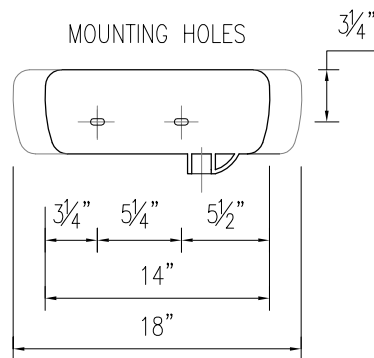

ELANTI COLLECTION

1602-R

PRODUCT DIAGRAM