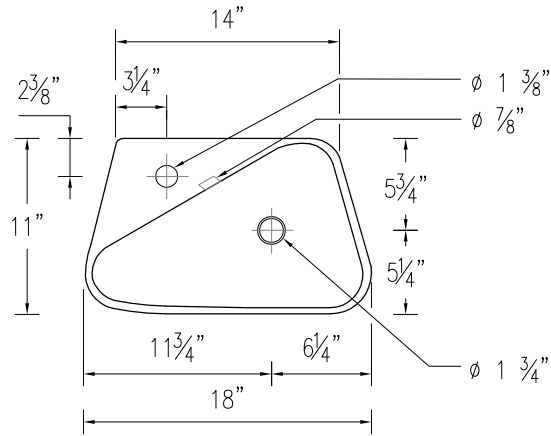

ELANTI COLLECTION

1602-R

PRODUCT DIAGRAM